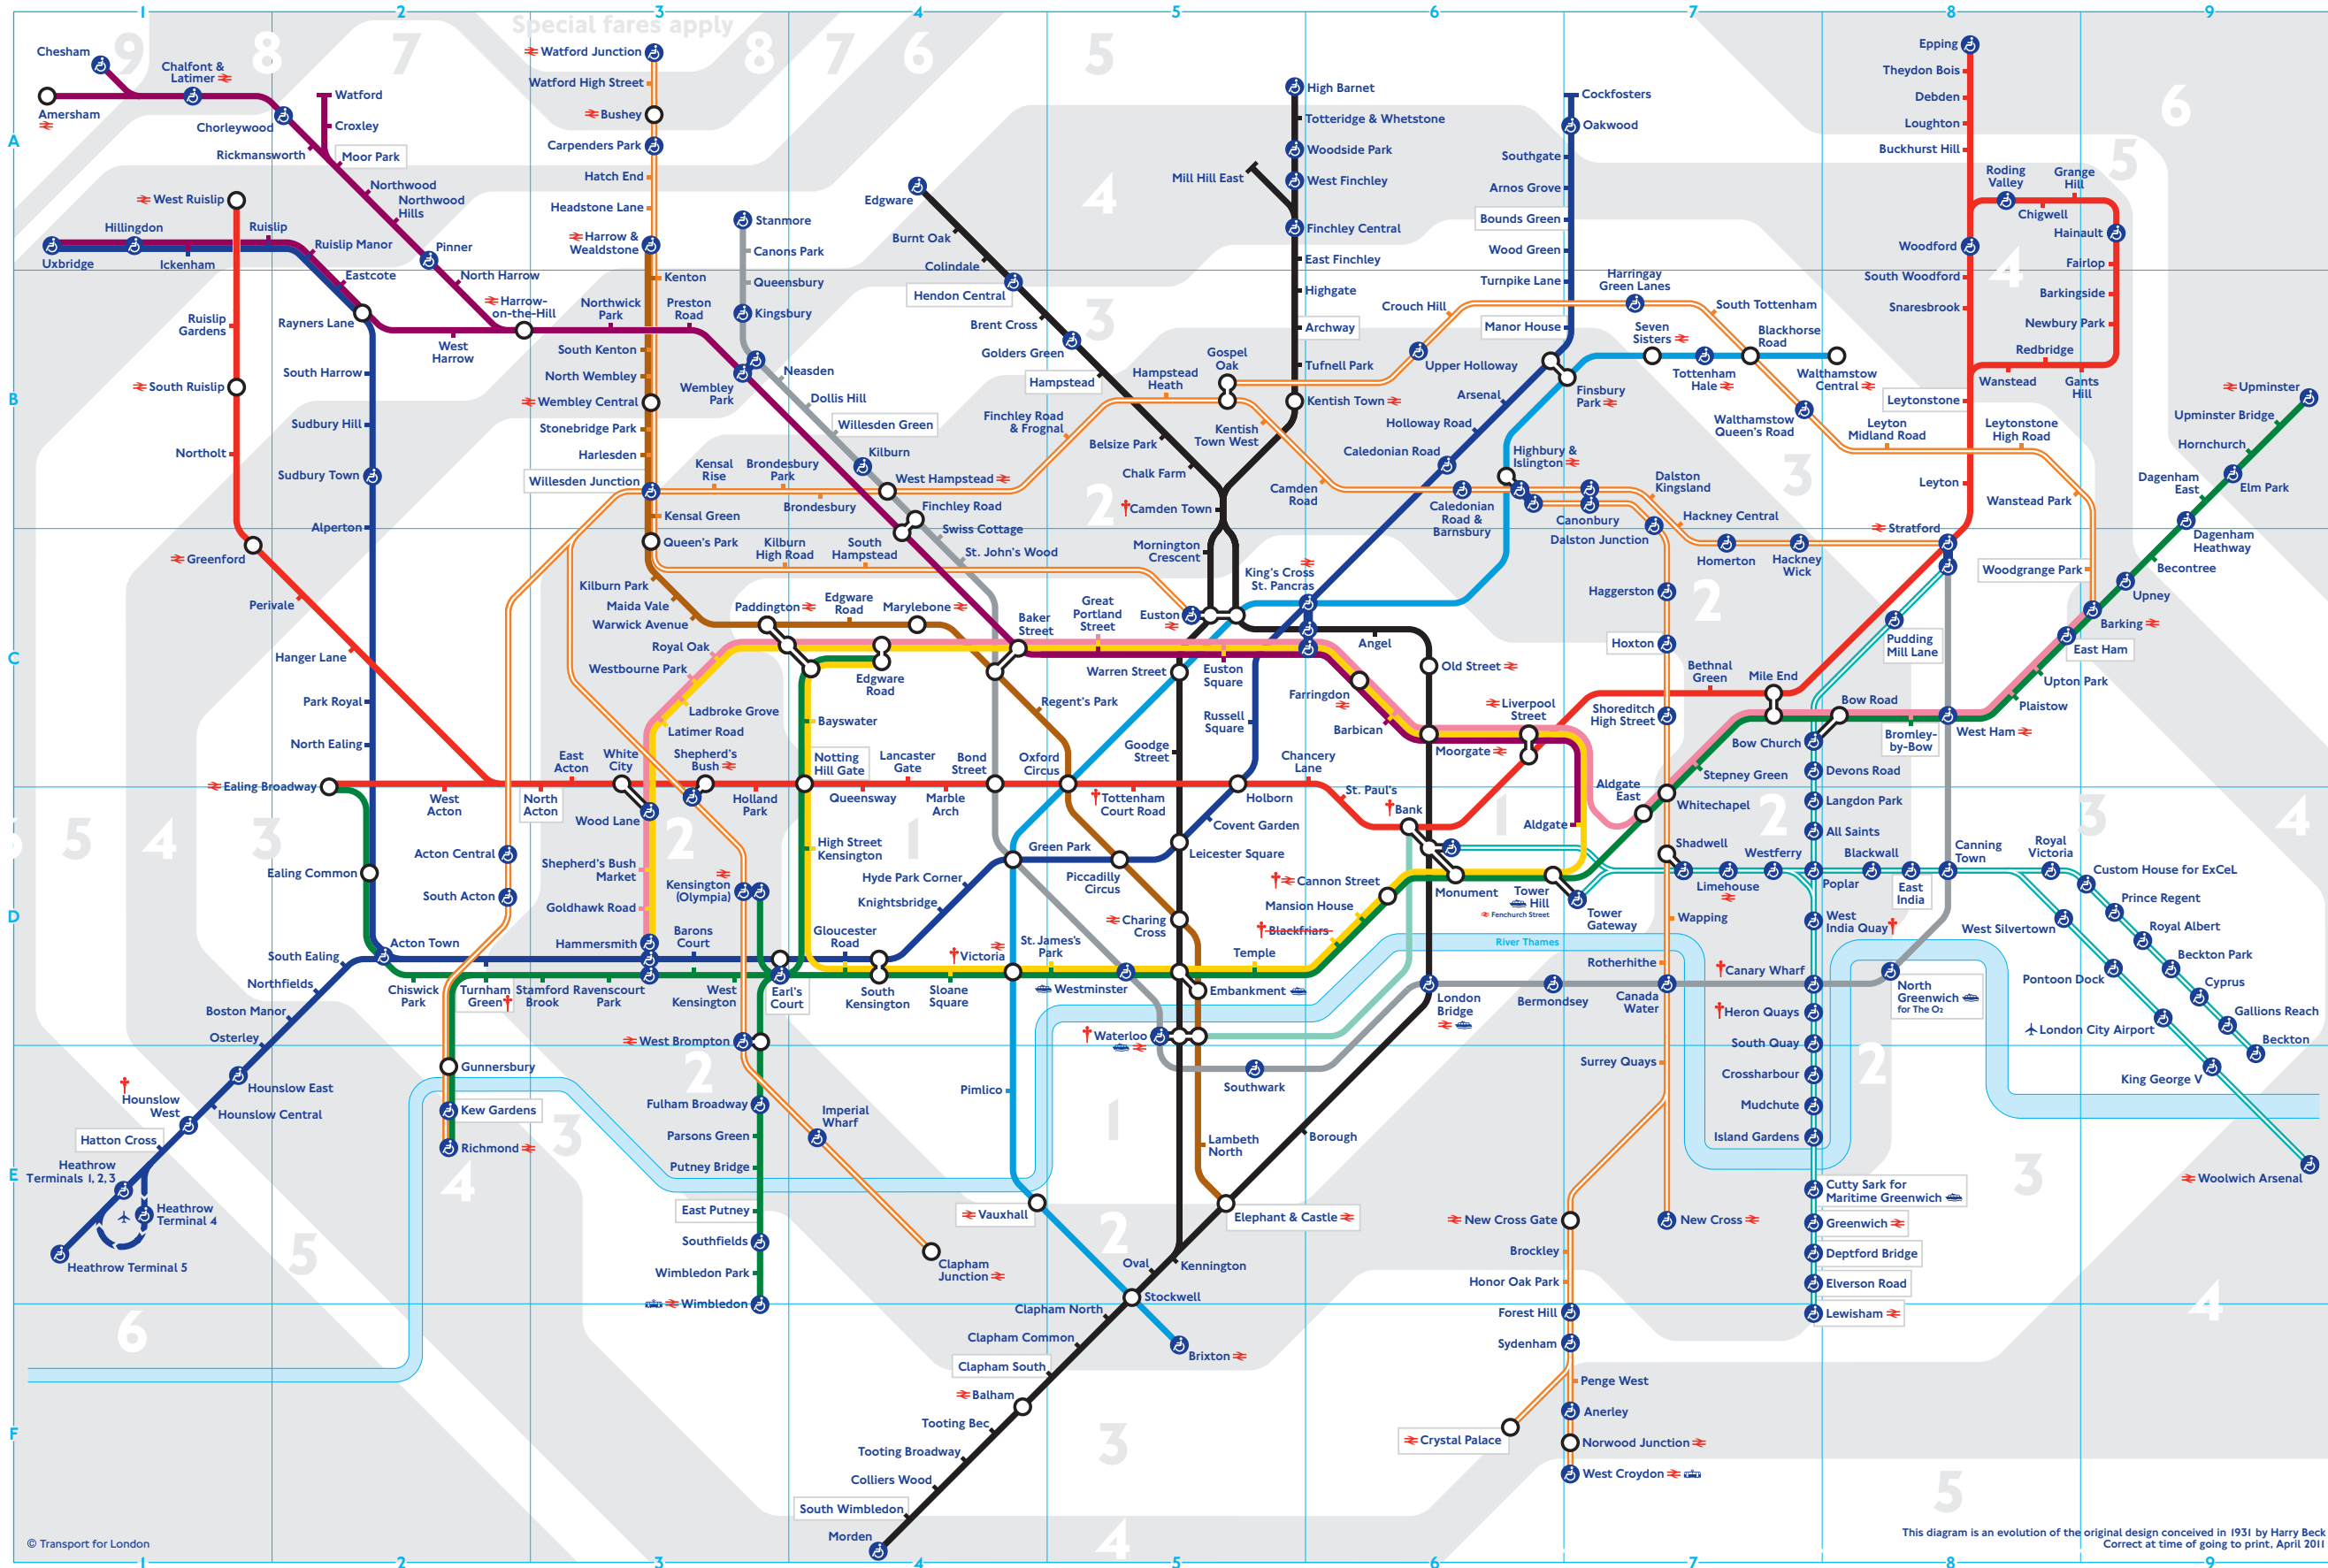

Tube map

- † Check before you travel**
- Bank** Waterloo & City line open 0615 until 2148 Mondays to Fridays and 0800 until 1830 Saturdays, and closed Sundays and Public Holidays
 - Blackfriars** Underground station closed until late 2011
 - Camden Town** From 1300 until 1730 Sundays open for interchange and exit only
 - Canary Wharf** Step-free interchange between Underground, Canary Wharf DLR and Heron Quays DLR stations at street level
 - Cannon Street** Open until 2100 Mondays to Fridays. Closed Saturdays and Sundays
 - Heron Quays** Step-free interchange between Heron Quays and Canary Wharf Underground station at street level
 - Hounslow West** Step-free access for wheelchair users only
 - Tottenham Court Road** Northern line trains will not stop at Tottenham Court Road until late 2011
 - Turnham Green** Served by Piccadilly line trains early mornings and late evenings only
 - Victoria** Major escalator refurbishment works until early 2012. Use nearby stations or alternative routes
 - Waterloo** Waterloo & City line open 0615 until 2148 Mondays to Fridays and 0800 until 1830 Saturdays, and closed Sundays and Public Holidays
 - West India Quay** Not served by DLR trains from Bank towards Lewisham at peak times

- Key to lines**
- Bakerloo
 - Central
 - Circle
 - District
 - Hammersmith & City
 - Jubilee
 - Metropolitan
 - Northern
 - Piccadilly
 - Victoria
 - Waterloo & City
 - DLR
 - London Overground

This diagram is an evolution of the original design conceived in 1931 by Harry Beck. Correct at time of going to print, April 2011